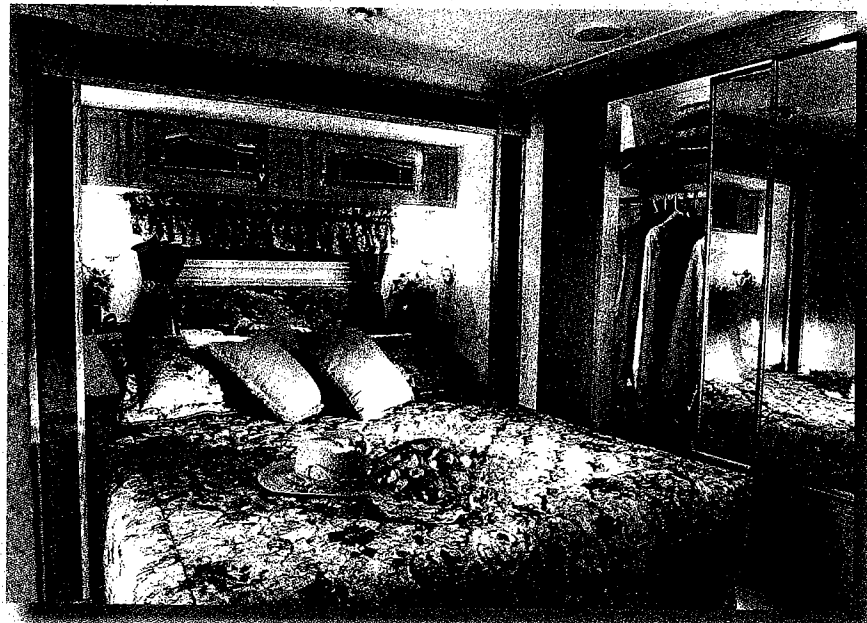

# Mountaineer

"Built by People who know RVing"

2005

Above, a splendid example of Mountaineer luxury, this spacious 297 RKS Rear Kitchen floorplan offers a U-shaped workspace for ultimate convenience in storage, meal preparation, and entertaining. The unique L-shaped sofa with coordinated valances and the harmonizing dinette chairs and recliner complete the living area, a total effect which brings recreational vehicle interior decor to new heights of elegance and comfort. The mountain size window next to the doorway allows a campsite view while adding a residential look to your outside entry. This Rosewood color scheme is a customer favorite.

Mountaineer's bedroom in the 335 RLBS travel trailer features a queen bed in the slide-out area, convenient bedside shelves and additional overhead storage. The mirrored closet spans the entire front wall.